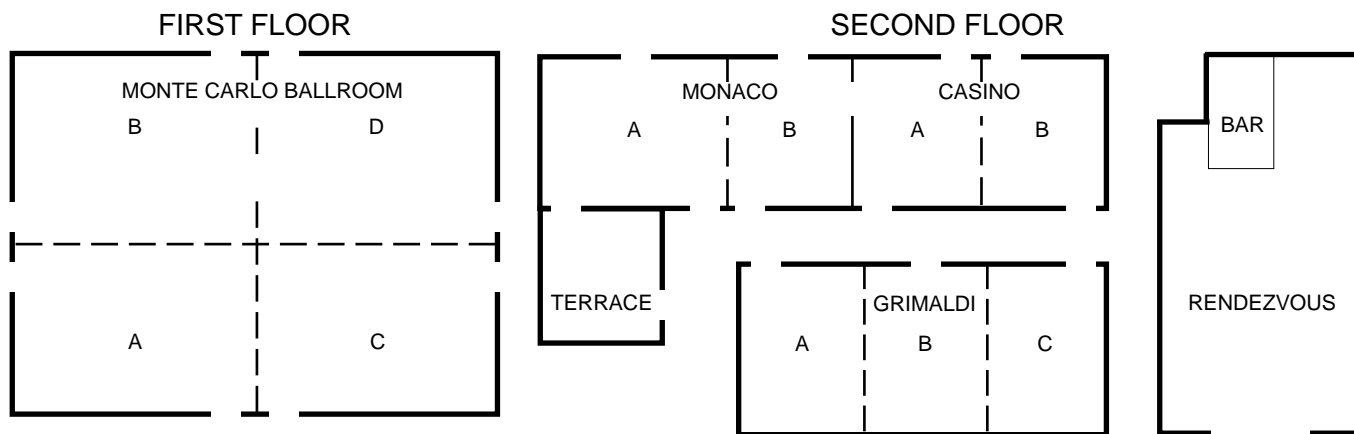

Reservations

Call 317-872-9790 or book online at CaribbeanCoveHotel.com.

Caribbean Cove
 hotel & conference center indianapolis, indiana

A 50,000 Square Foot Tropical Explosion of Water Fun.

Caribbean Cove Hotel & Water Park							
Room	Sq. Ft.	Theatre	Classroom	Banquet*	Conference	Reception	Dimensions
Monte Carlo Ballroom	5063	550	280	400		500	85' x 59'
A, C (each)	1220	125	60	90	32 each	125	42' x 29'
B, D (each)	1260	125	60	90	32 each	125	42' x 30'
Grimaldi	2310	200	130	160	56	175	70' x 33'
A	792	70	42	50	24	60	24' x 33'
B and C each	759	60	36	50	24 each	50	23' x 33'
Monaco	1680	165	100	120	40	150	60' x 28'
A	980	80	50	60	24	70	35' x 28'
B	692	60	36	50	24	50	25' x 28'
Casino	1400	135	90	100	36	110	50' x 28'
A, B (each)	700	60	36	50	24 each	50	25' x 28'
Terrace Boardroom	576				16		24' x 24'
Rendezvous	1315	80	40	80	25	80	35' x 36'